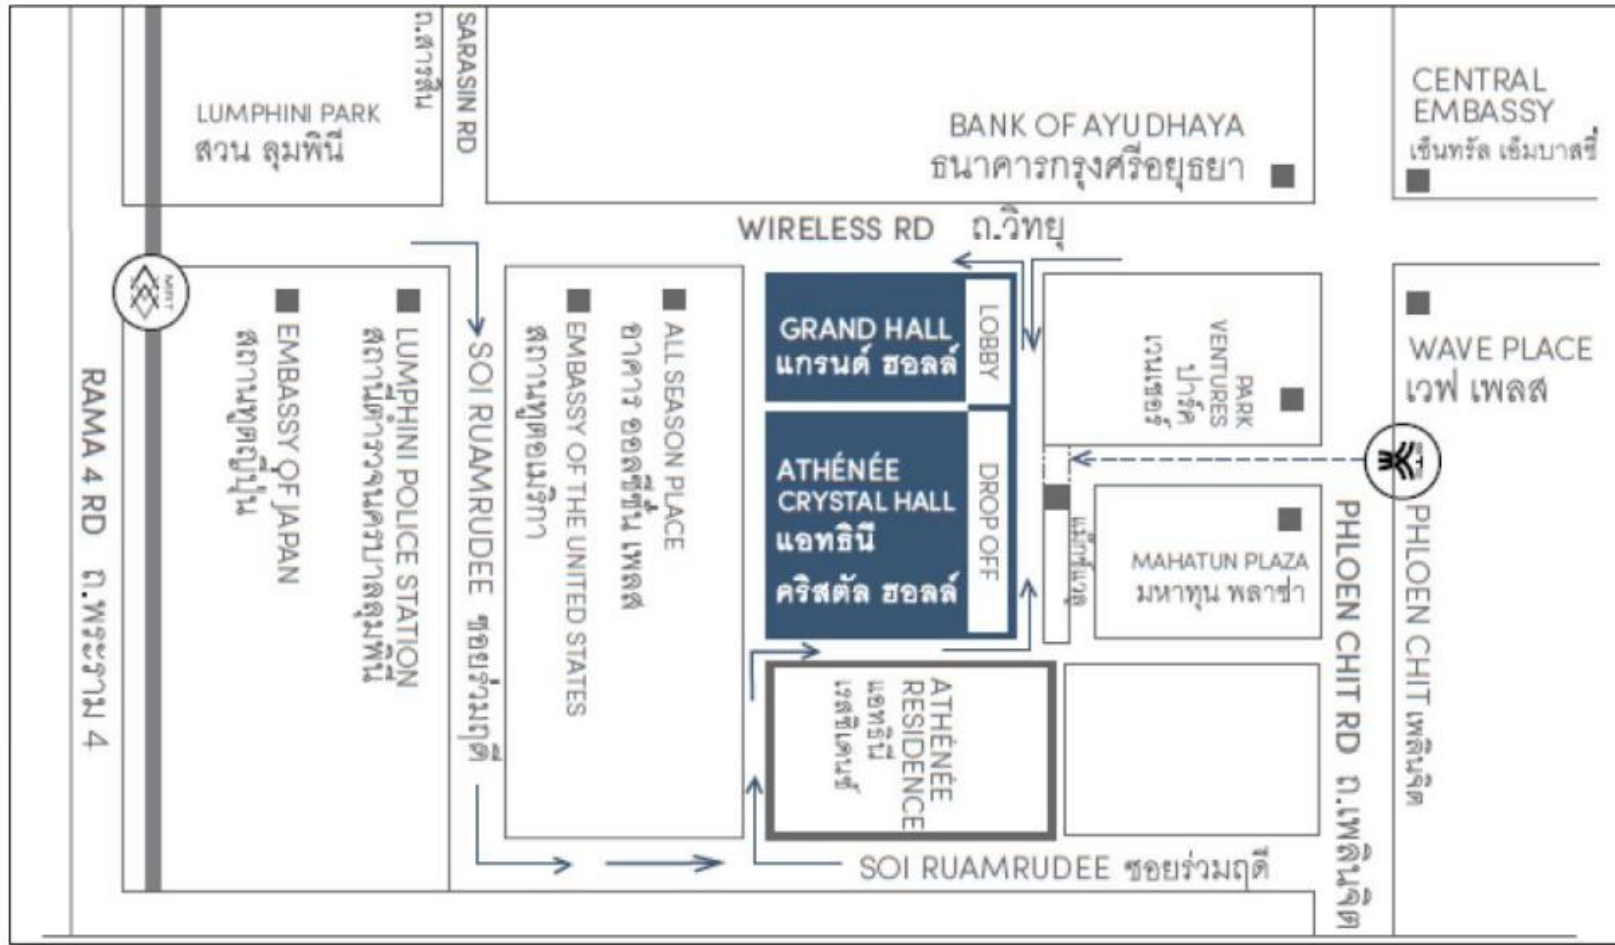

Map of The Athenee Hotel Bangkok

Crystal Hall, 3rd Floor, The Athenee Hotel Bangkok
 61 Wireless Road, Lumpini, Pathumwan, Bangkok 10330
 Tel: 02 650 8800 email: gec.theathenee@luxurycollection.com